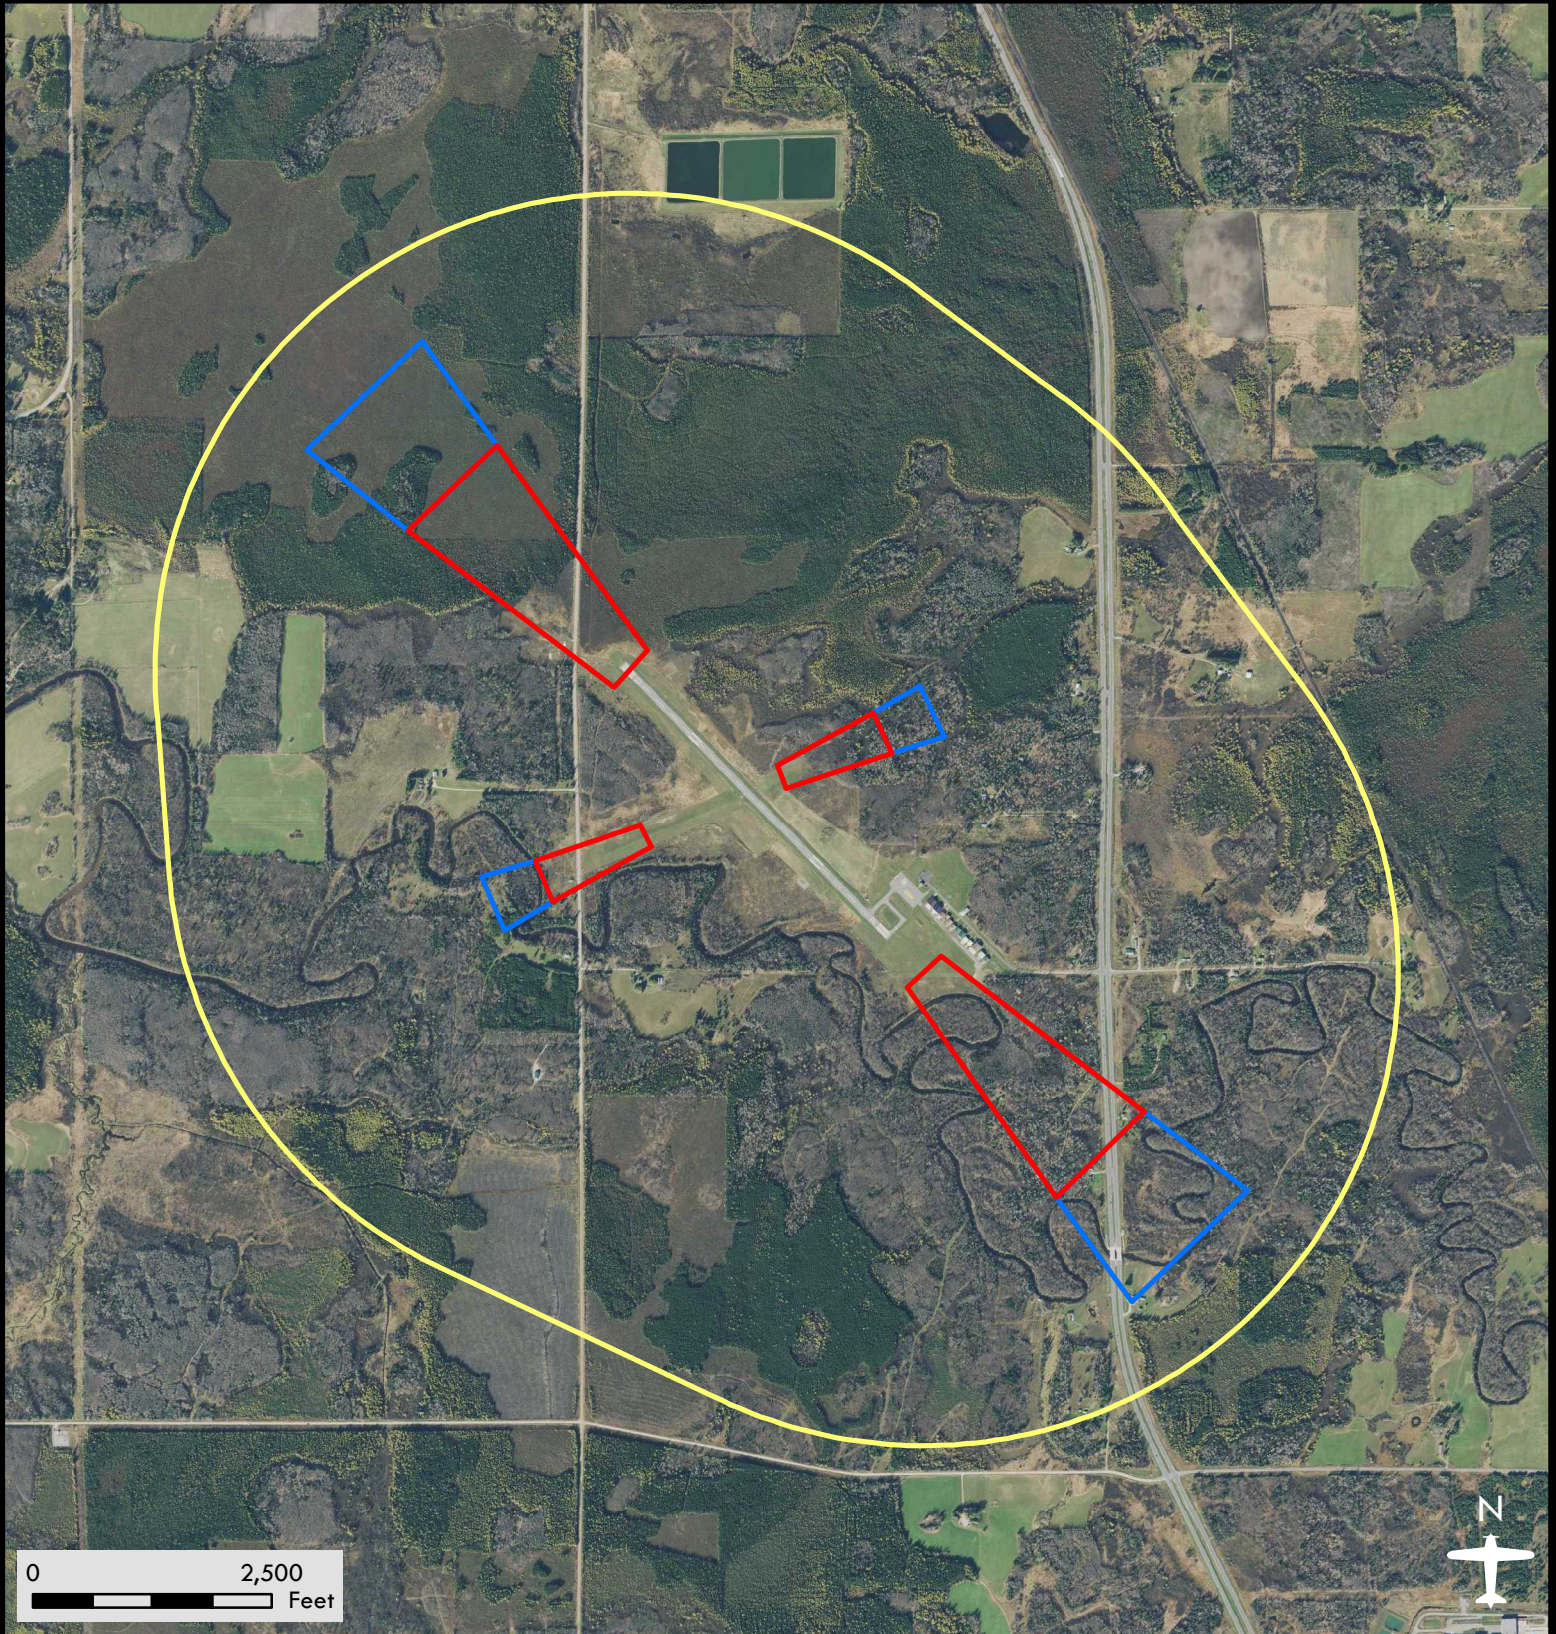

Cook Municipal Airport

Airport Safety Zones

Date: 08/08/2018

Legend

- Zone A
- Zone B
- Zone C

DISCLAIMER: This is not an official zoning map. To view the official map and ordinance for this airport, please visit the Airport Zoning Information Warehouse at <https://www.dot.state.mn.us/aero/planning/zoning-warehouse.html>. The State of Minnesota makes no representations or warranties expressed or implied, with respect to the reuse of the data provided herewith regardless of its format or the means of its transmission. There is no guarantee or representation to the user as to the accuracy, currency, suitability, or reliability of this data for any purpose. The user accepts the data "as is." The State of Minnesota assumes no responsibility for loss or damage incurred as a result of any user's reliance on this data. All maps and other material provided herein are protected by copyright. Permission is granted to copy and use the materials herein.